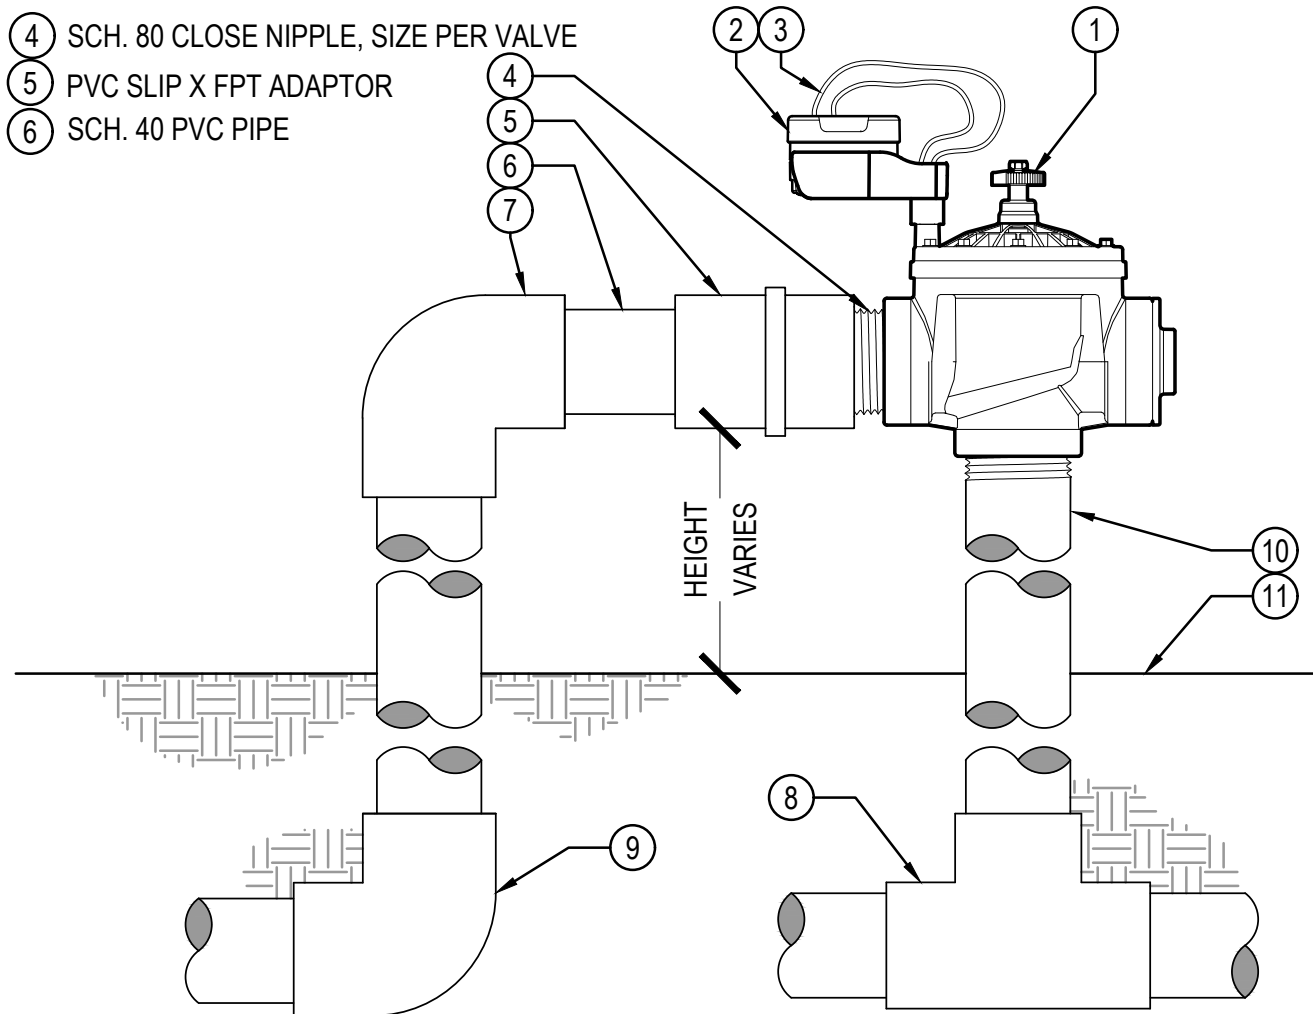

LEGEND

- ① HUNTER REMOTE CONTROL VALVE (ICV)
- ② SENNINGER IRRIGATION CONTROLLER (SENNODEBT) WITH SOLENOID MOUNTING BRACKET
- ③ IRRIGATION WIRE WITH FROM CONTROLLER TO SOLENOID (USE WATER PROOF CONNECTORS)
- ④ SCH. 80 CLOSE NIPPLE, SIZE PER VALVE
- ⑤ PVC SLIP X FPT ADAPTOR
- ⑥ SCH. 40 PVC PIPE
- ⑦ SCH. 80 PVC SLIP ELBOW
- ⑧ IRRIGATION MAIN LINE AND FITTINGS
- ⑨ IRRIGATION LATERAL LINES AND FITTINGS
- ⑩ SCH. 80 NIPPLE
- ⑪ FINISHED GRADE

ANGLE VALVE (ICV) WITH CONTROLLER (SENNODEBT)

Senninger[®]

VC.ICV.3

NO SCALE