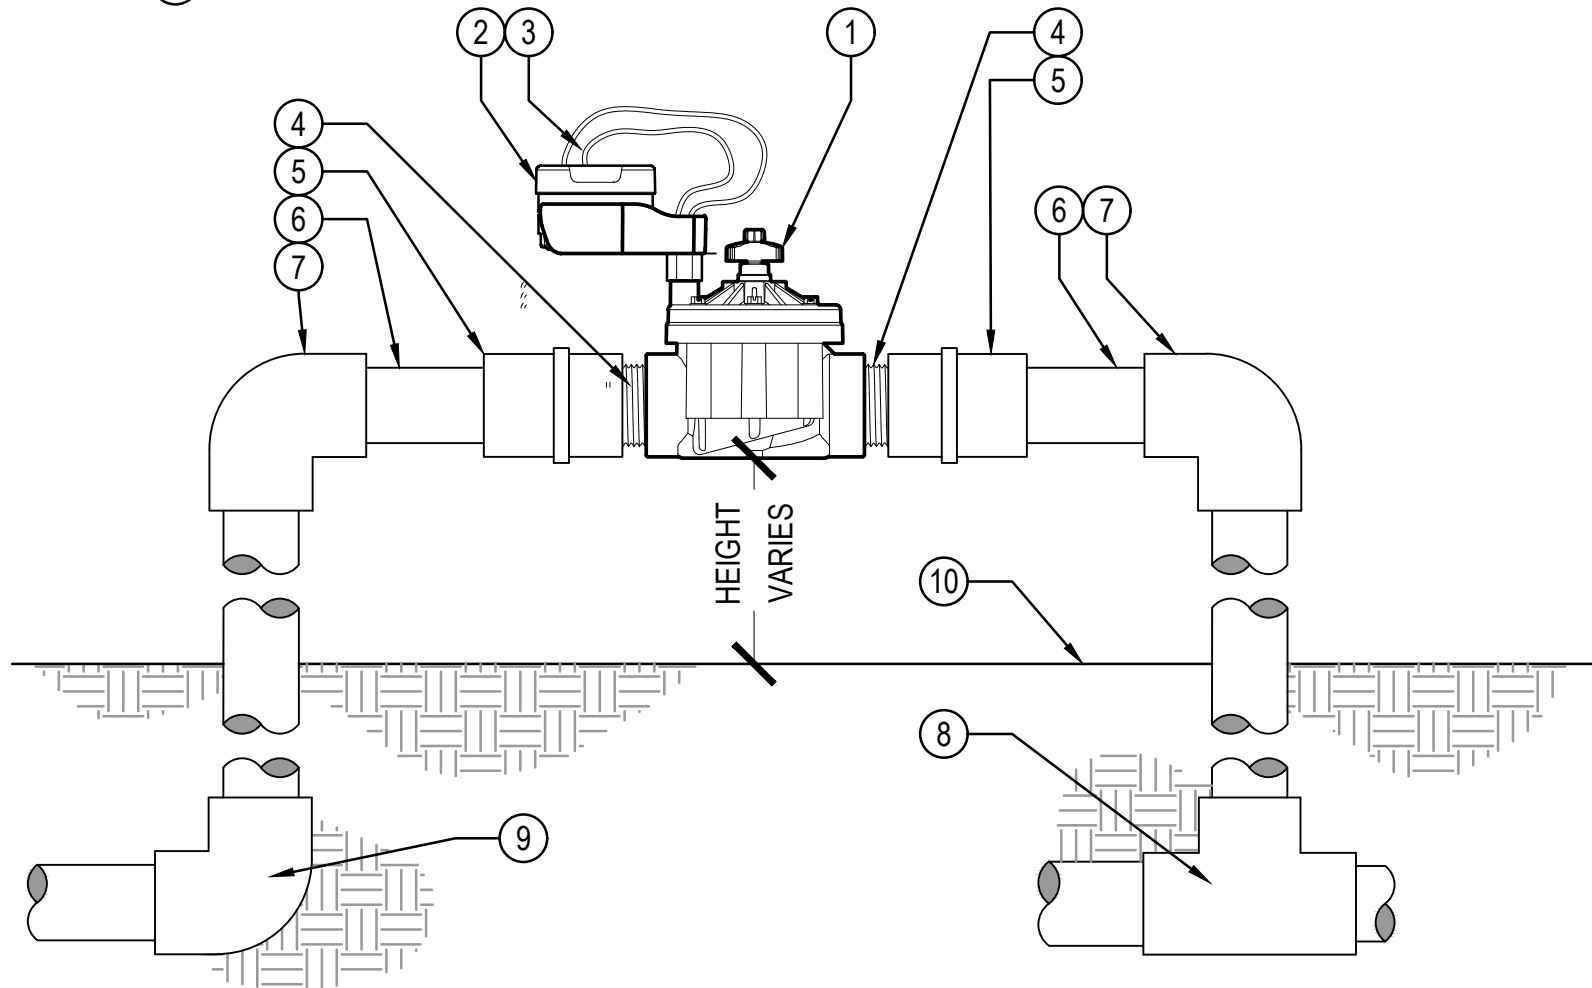

LEGEND

- ① HUNTER REMOTE CONTROL VALVE (ICV)
- ② SENNINGER IRRIGATION CONTROLLER (SENNODEBT) WITH SOLENOID MOUNTING BRACKET
- ③ IRRIGATION WIRE WITH FROM CONTROLLER TO SOLENOID (USE WATER PROOF CONNECTORS)
- ④ SCH. 80 CLOSE NIPPLE, SIZE PER VALVE
- ⑤ PVC SLIP X FPT ADAPTOR
- ⑥ SCH. 40 PVC PIPE
- ⑦ SCH. 80 PVC SLIP ELBOW
- ⑧ IRRIGATION MAIN LINE AND FITTINGS
- ⑨ IRRIGATION LATERAL LINES AND FITTINGS
- ⑩ FINISHED GRADE

IN-LINE VALVE (ICV) WITH CONTROLLER (SENNODEBT)

Senninger®

VC.ICV.1

NO SCALE